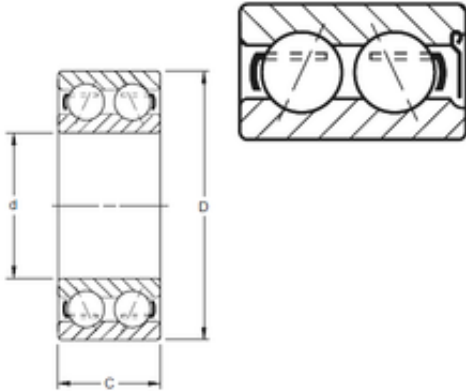

SKF BEARING LTD.

70 mm x 125 mm x 39,67 mm Timken 5214WD
angular contact ball bearings

Bearing No. 5214WD

Size	70x125x39.67 mm
Bore Diameter	70 mm
Outer Diameter	125 mm
Width	39,67 mm
d	70 mm
D	125 mm
B	39,67 mm
C	39,67 mm
Angle (°)	30 °
Weight	2,096 Kg
Basic dynamic load rating (C)	139 kN

5214WD Bearing 2D drawings and 3D CAD models