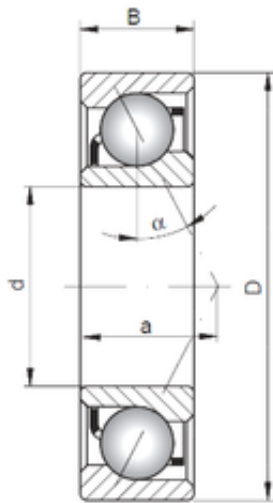

SKF BEARING LTD.

25 mm x 47 mm x 12 mm ISO 7005 B angular contact ball bearings

Bearing No. 7005 B

Size	25x47x12 mm
Bore Diameter	25 mm
Outer Diameter	47 mm
Width	12 mm
d	25 mm
D	47 mm
B	12 mm
C	12 mm
Angle (°)	40 °
a	21,1 mm

7005 B Bearing 2D drawings and 3D CAD models