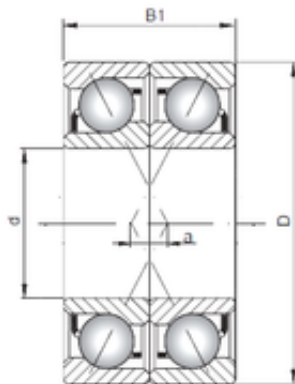

SKF BEARING LTD.

ISO 7320 BDF angular contact ball bearings

Bearing No. 7320 BDF

Size	100x215x94 mm
Bore Diameter	100 mm
Outer Diameter	215 mm
Width	94 mm
d	100 mm
D	215 mm
B1	94 mm
Angle ()	40 °
a	86,4 mm

7320 BDF Bearing 2D drawings and 3D CAD models