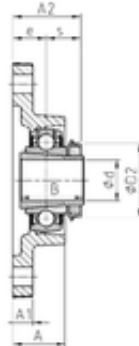

SKF BEARING LTD.

SNR UKFLE209H bearing units

Bearing No. UKFLE209H

Bore Diameter	40 mm
d	40 mm
e	24 mm
s1	26 mm
A	37,5 mm
A1	13 mm
B	50 mm
D2	65 mm
H	180 mm
J	148,5 mm
L	111 mm
N	14 mm
Thread (G)	R1/8"
A2	50 mm
Weight	1,9 Kg
Basic dynamic load rating (C)	31,85 kN

UKFLE209H Bearing 2D drawings and 3D CAD models