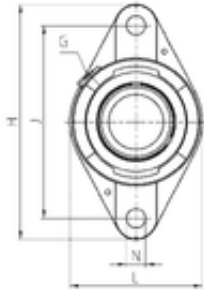

SKF BEARING LTD.

SNR UKFLE209H bearing units

Bearing No. UKFLE209H

Bore Diameter	40 mm
d	40 mm
e	24 mm
s1	26 mm
A	37,5 mm
A1	13 mm
B	50 mm
D2	65 mm
H	180 mm
J	148,5 mm
L	111 mm
N	14 mm
Thread (G)	R1/8"
A2	50 mm
Weight	1,9 Kg
Basic dynamic load rating (C)	31,85 kN

UKFLE209H Bearing 2D drawings and 3D CAD models