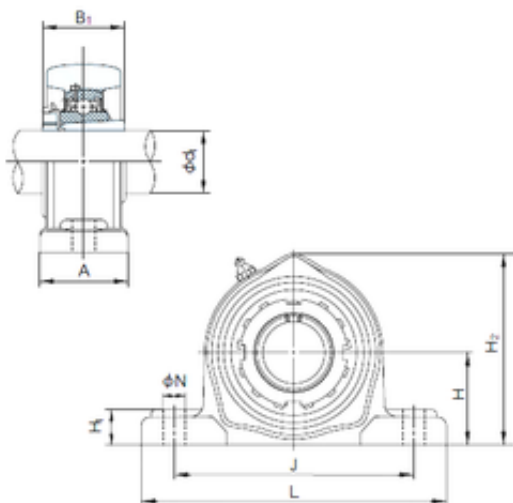

SKF BEARING LTD.

NACHI UKPK210+H2310 bearing units

Bearing No. UKPK210+H2310

Bore Diameter	45 mm
d	45 mm
H	57.2 mm
A	55 mm
B1	55 mm
H1	22 mm
H2	120 mm
J	159 mm
L	200 mm
N	19 mm
Bolt (G)	M16

UKPK210+H2310 Bearing 2D drawings and 3D CAD models