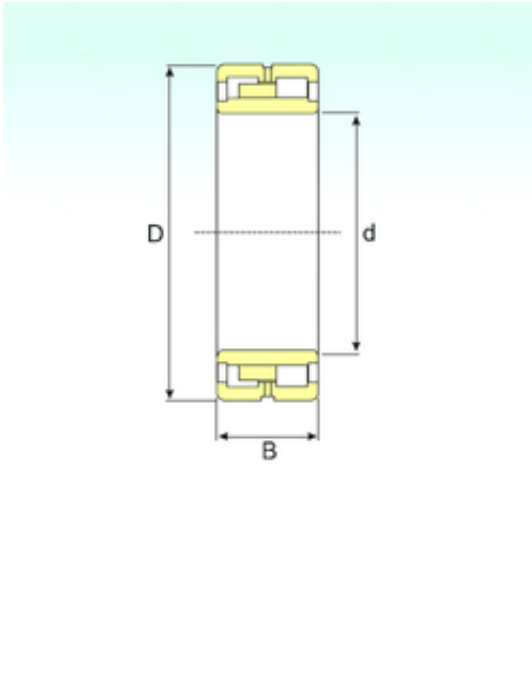

## SKF BEARING LTD.

NNU 4092 M/W33 Bearing 2D drawings and 3D CAD models

460 mm x 680 mm x 218 mm ISB NNU 4092  
M/W33 cylindrical roller bearings

Bearing No. NNU 4092 M/W33

Size	460x680x218 mm
Bore Diameter	460 mm
Outer Diameter	680 mm
Width	218 mm
d	460 mm
D	680 mm
B	218 mm
C	218 mm
Weight	240 Kg
Basic dynamic load rating (C)	4204,2 kN
Basic static load rating (C0)	9114 kN
(Grease) Lubrication Speed	855 r/min