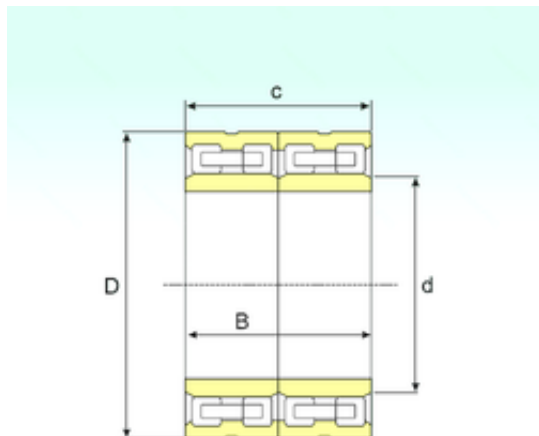

## SKF BEARING LTD.

420 mm x 600 mm x 440 mm ISB FCD  
84120440 cylindrical roller bearings

Bearing No. FCD 84120440

Size	420x600x440 mm
Bore Diameter	420 mm
Outer Diameter	600 mm
Width	440 mm
d	420 mm
D	600 mm
B	440 mm
C	440 mm
Weight	414 Kg
Basic dynamic load rating (C)	5550 kN

FCD 84120440 Bearing 2D drawings and 3D CAD models