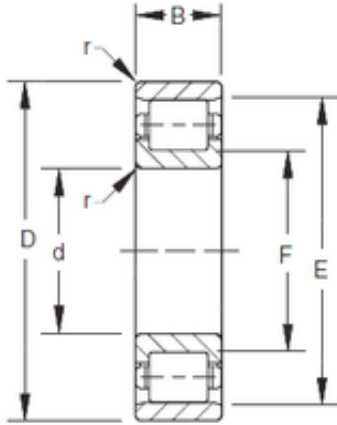

SKF BEARING LTD.

RJ
RIJ

250 mm x 460 mm x 152,4 mm Timken 250RJ92 cylindrical roller bearings

Bearing No. 250RJ92

Bore Diameter	250 mm
Outer Diameter	418 mm
d	250 mm
F	291 mm
D	460 mm
E	418 mm
B	152,4 mm
C	152,4 mm
r max	4 mm

250RJ92 Bearing 2D drawings and 3D CAD models