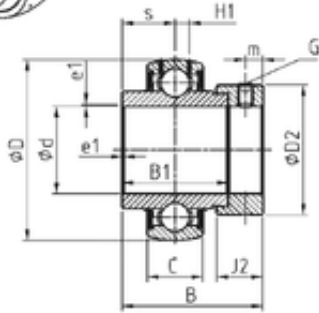

## SKF BEARING LTD.

90 mm x 190 mm x 115,9 mm SNR EX318 deep groove ball bearings

Bearing No. EX318

Size	90x190x115.9 mm
Bore Diameter	90 mm
Outer Diameter	190 mm
Width	115,9 mm
d	90 mm
D	190 mm
B	115,9 mm
B1	87,3 mm
C	48 mm
e	3 mm
a	8 mm
m	14,5 mm
s	43,6 mm
D2	133 mm
H1	16,5 mm
Thread (G)	M20x1,5
J2	36,5 mm
Weight	9,1 Kg
Basic dynamic load rating (C)	143 kN

EX318 Bearing 2D drawings and 3D CAD models