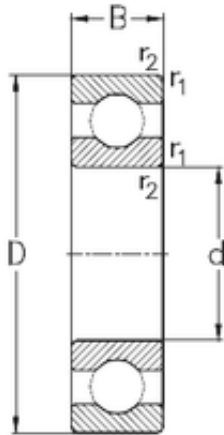

SKF BEARING LTD.

80 mm x 125 mm x 14 mm NKE 16016 deep groove ball bearings

Bearing No. 16016

Size	80x125x14 mm
Bore Diameter	80 mm
Outer Diameter	125 mm
Width	14 mm
d	80 mm
D	125 mm
B	14 mm
C	14 mm
r1 min.	0,6 mm
r2 min.	0,6 mm
Weight	0,615 Kg
Basic dynamic load rating (C)	33,1 kN
Basic static load rating (C0)	31,4 kN

16016 Bearing 2D drawings and 3D CAD models