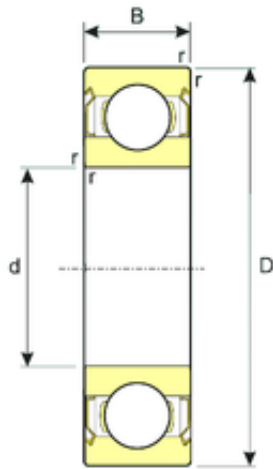

## SKF BEARING LTD.

9,525 mm x 22,225 mm x 7,142 mm ISB R6ZZ  
deep groove ball bearings

Bearing No. R6ZZ

|                                  |                       |
|----------------------------------|-----------------------|
| Size                             | 9.525x22.225x7.142 mm |
| Bore Diameter                    | 9,525 mm              |
| Outer Diameter                   | 22,225 mm             |
| Width                            | 7,142 mm              |
| d                                | 9,525 mm              |
| D                                | 22,225 mm             |
| B                                | 7,142 mm              |
| C                                | 7,142 mm              |
| r min.                           | 0,4 mm                |
| Basic dynamic load rating<br>(C) | 2,58 kN               |

R6ZZ Bearing 2D drawings and 3D CAD models