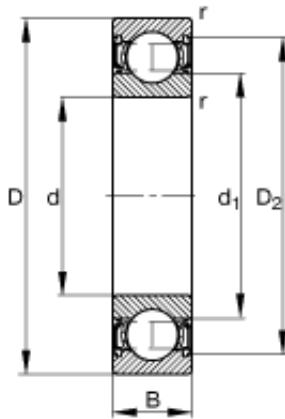

SKF BEARING LTD.

70 mm x 150 mm x 35 mm FAG 6314-2RSR
deep groove ball bearings

Bearing No. 6314-2RSR

6314-2RSR Bearing 2D drawings and 3D CAD models

Size	70x150x35 mm
Bore Diameter	70 mm
Outer Diameter	150 mm
Width	35 mm
d	70 mm
D	150 mm
B	35 mm
D_2	130,2 mm
$D_{a \max}$	138 mm
d_1	94,8 mm
$d_{a \min}$	82 mm
$r_{a \max}$	2,1 mm
r_{\min}	2,1 mm
m	2,6 kg / Weight
C_r	115000 N / Dynamic load rating (radial)
C_{0r}	69000 N / Static load rating (radial)
n_G	2800 1/min / Limiting speed
n_B	1/min / Reference speed
C_{ur}	4450 N / Fatigue limit load, radial