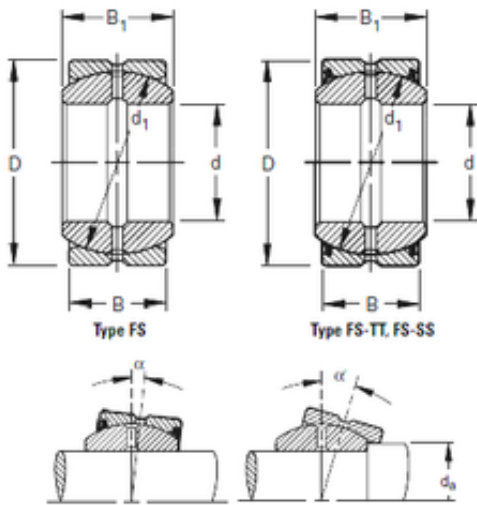

SKF BEARING LTD.

Timken 14FS26 sliding bearing

Bearing No. 14FS26

Size	14x26x9 mm
Bore Diameter	14 mm
Outer Diameter	26 mm
Width	9 mm
d	14 mm
D	26 mm
B1	12 mm
C	9 mm
d1	22 mm

14FS26 Bearing 2D drawings and 3D CAD models