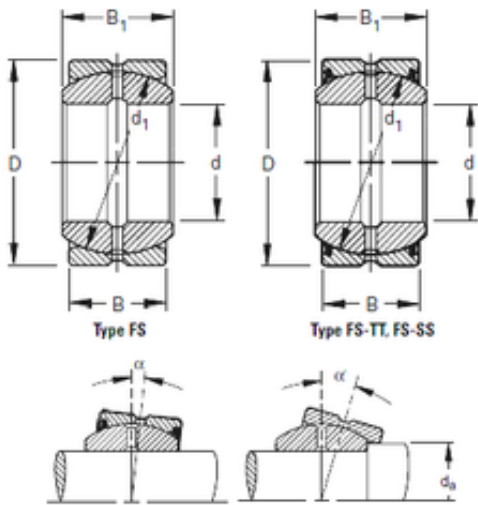

## Timken 14FS26 plain bearing

Bearing No. 14FS26

Size	14x26x9 mm
Bore Diameter	14 mm
Outer Diameter	26 mm
Width	9 mm
d	14 mm
D	26 mm
B1	12 mm
C	9 mm
d1	22 mm

14FS26 Bearing 2D drawings and 3D CAD models